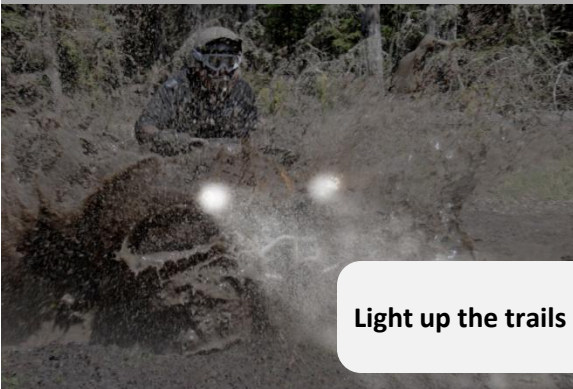

Light up the trails

A reputation built on responding quickly to customer needs with quality products is something we are proud of and will continue to focus on throughout our operations.