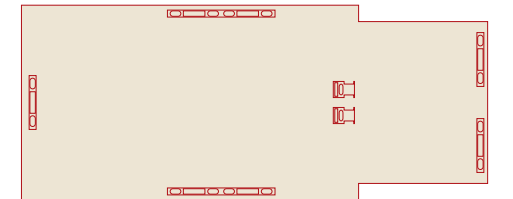

FPI COUGAR CAT II MRAP

NSN: 6220-01-559-7856 / Part #: 2203-200-001

Part Number	Description	Qty
2202-900-001	24" HID IR Lightbar	3
2202-200-001	45" HID IR Lightbar	2
2202-300-001	Remote Control HID IR Search Light	2
2202-170-001	HID IR Lighting Cube	0
2202-900-003	Flashing MRAP Lightbar control box	1