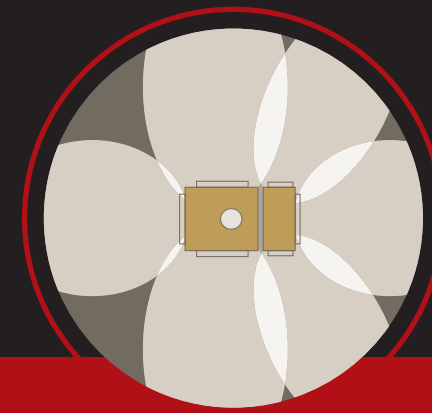

GRAPHICAL REPRESENTATION OF 360° LIGHTING RANGE AND OVERLAP AT 350M RADIUS